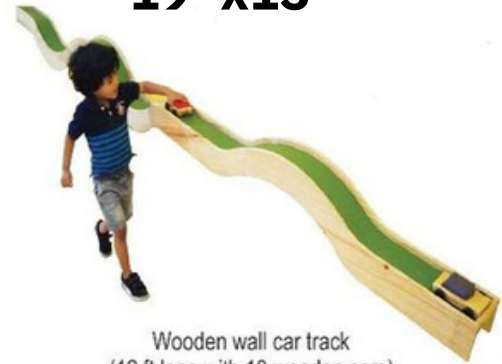

Wooden wall car track
(12 ft long with 10 wooden cars)

**Wooden wall car track
12 ft long with 10 wooden cars**