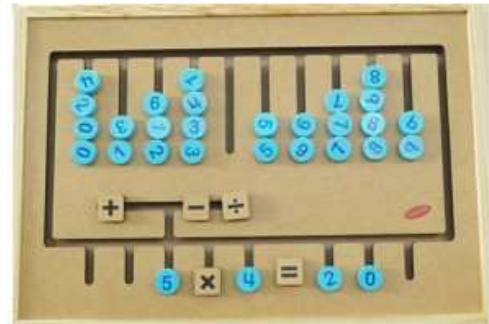

**Wall Math Builder
19" x 13"**