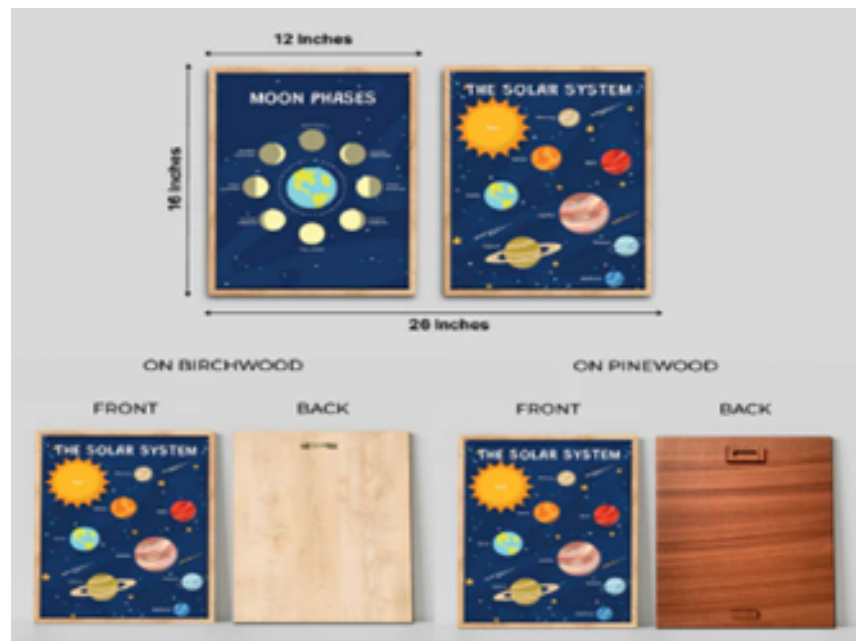

**WALL TOY**

**W-40 x H-60 cms**

**WALL TOY**

**Set of 2 Alphabet  
and Counting To 100  
Wood Print Nursery  
Wall Art  
12x16**

**Set of 2 Moon  
Phases and Solar  
System Wood Print  
Kids Room Decor  
Nursery Wall Arts  
12x16**