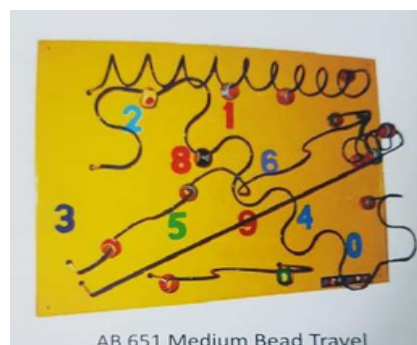

AB 651 Medium Bead Travel

Medium Bead Rail

2.5 x 3.5